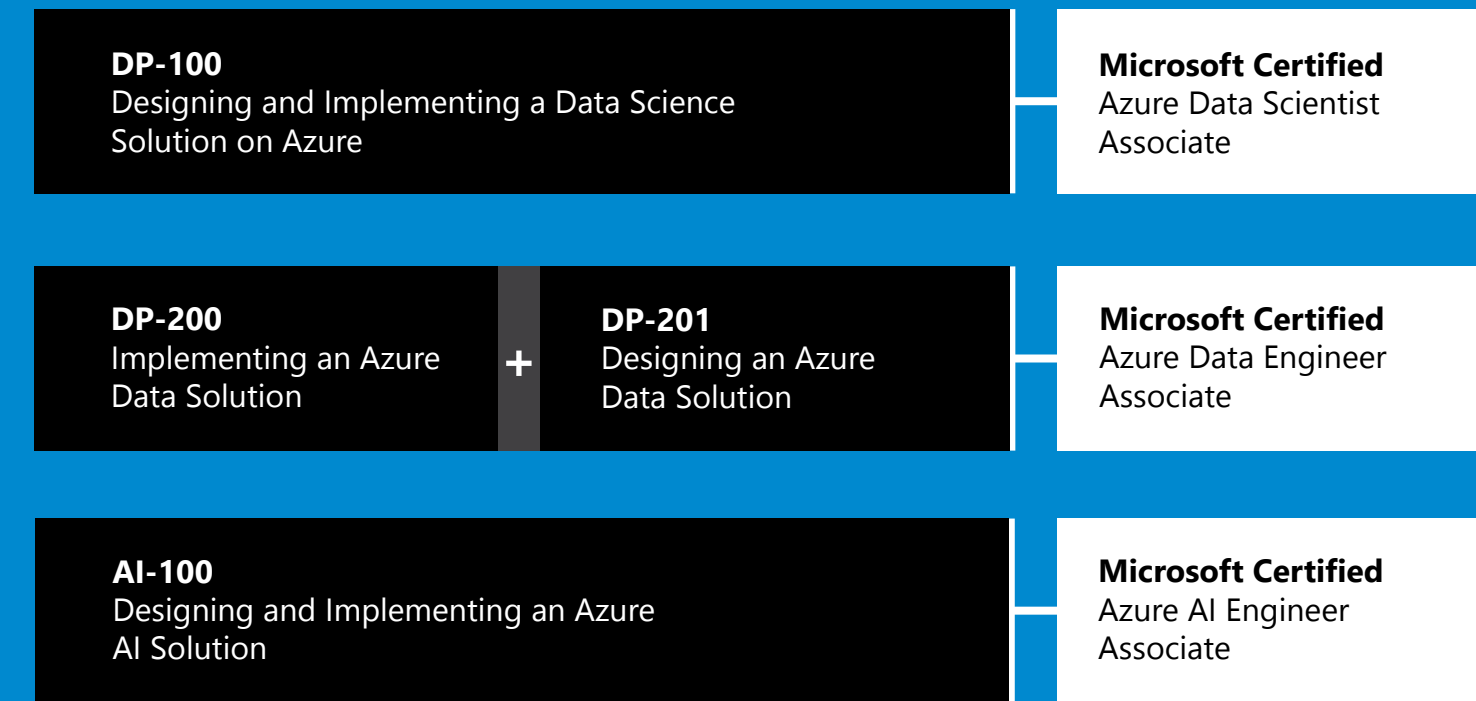

Microsoft Certifications

Microsoft Certifications are the industry's premier credentials for professional technologies.

Certification types:

- **Fundamentals** validates foundational understanding of Microsoft technologies and is optional for getting started
- **Role-based** validates technical skills required to perform industry job-roles on Microsoft platforms and technologies
- **Specialty** validates deep technical skills and ability managing industry solutions, including 3rd party solutions, on or with Microsoft platforms

Learn more at Microsoft.com/Certifications

Apps and Infrastructure

Data and AI

Modern Workplace

Business Applications

Fundamentals

(Associate)