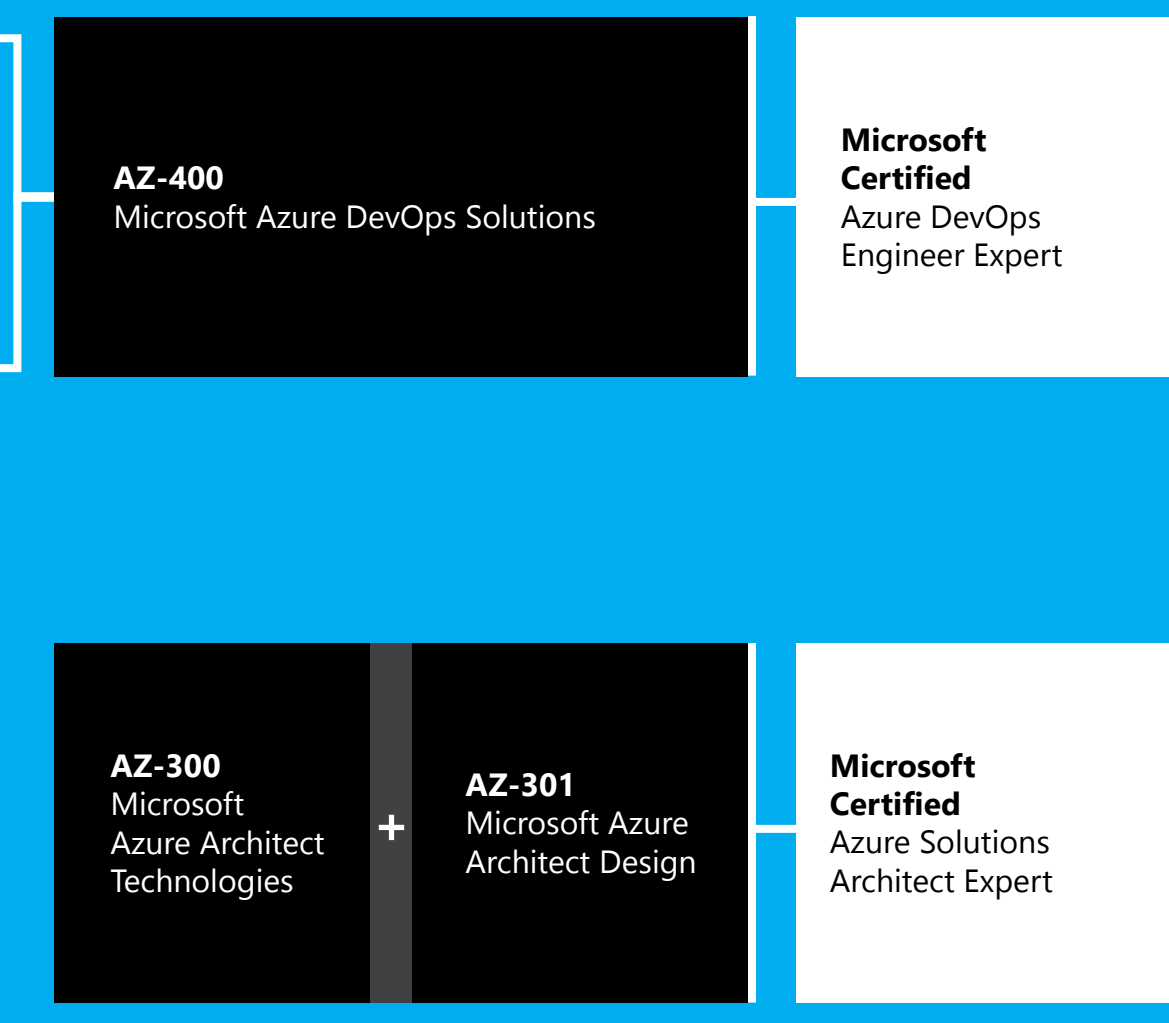

Role-based

(Expert)

Specialty

Key

- Exam in beta
- ** Beta exam coming soon

aka.ms/TrainCertPoster