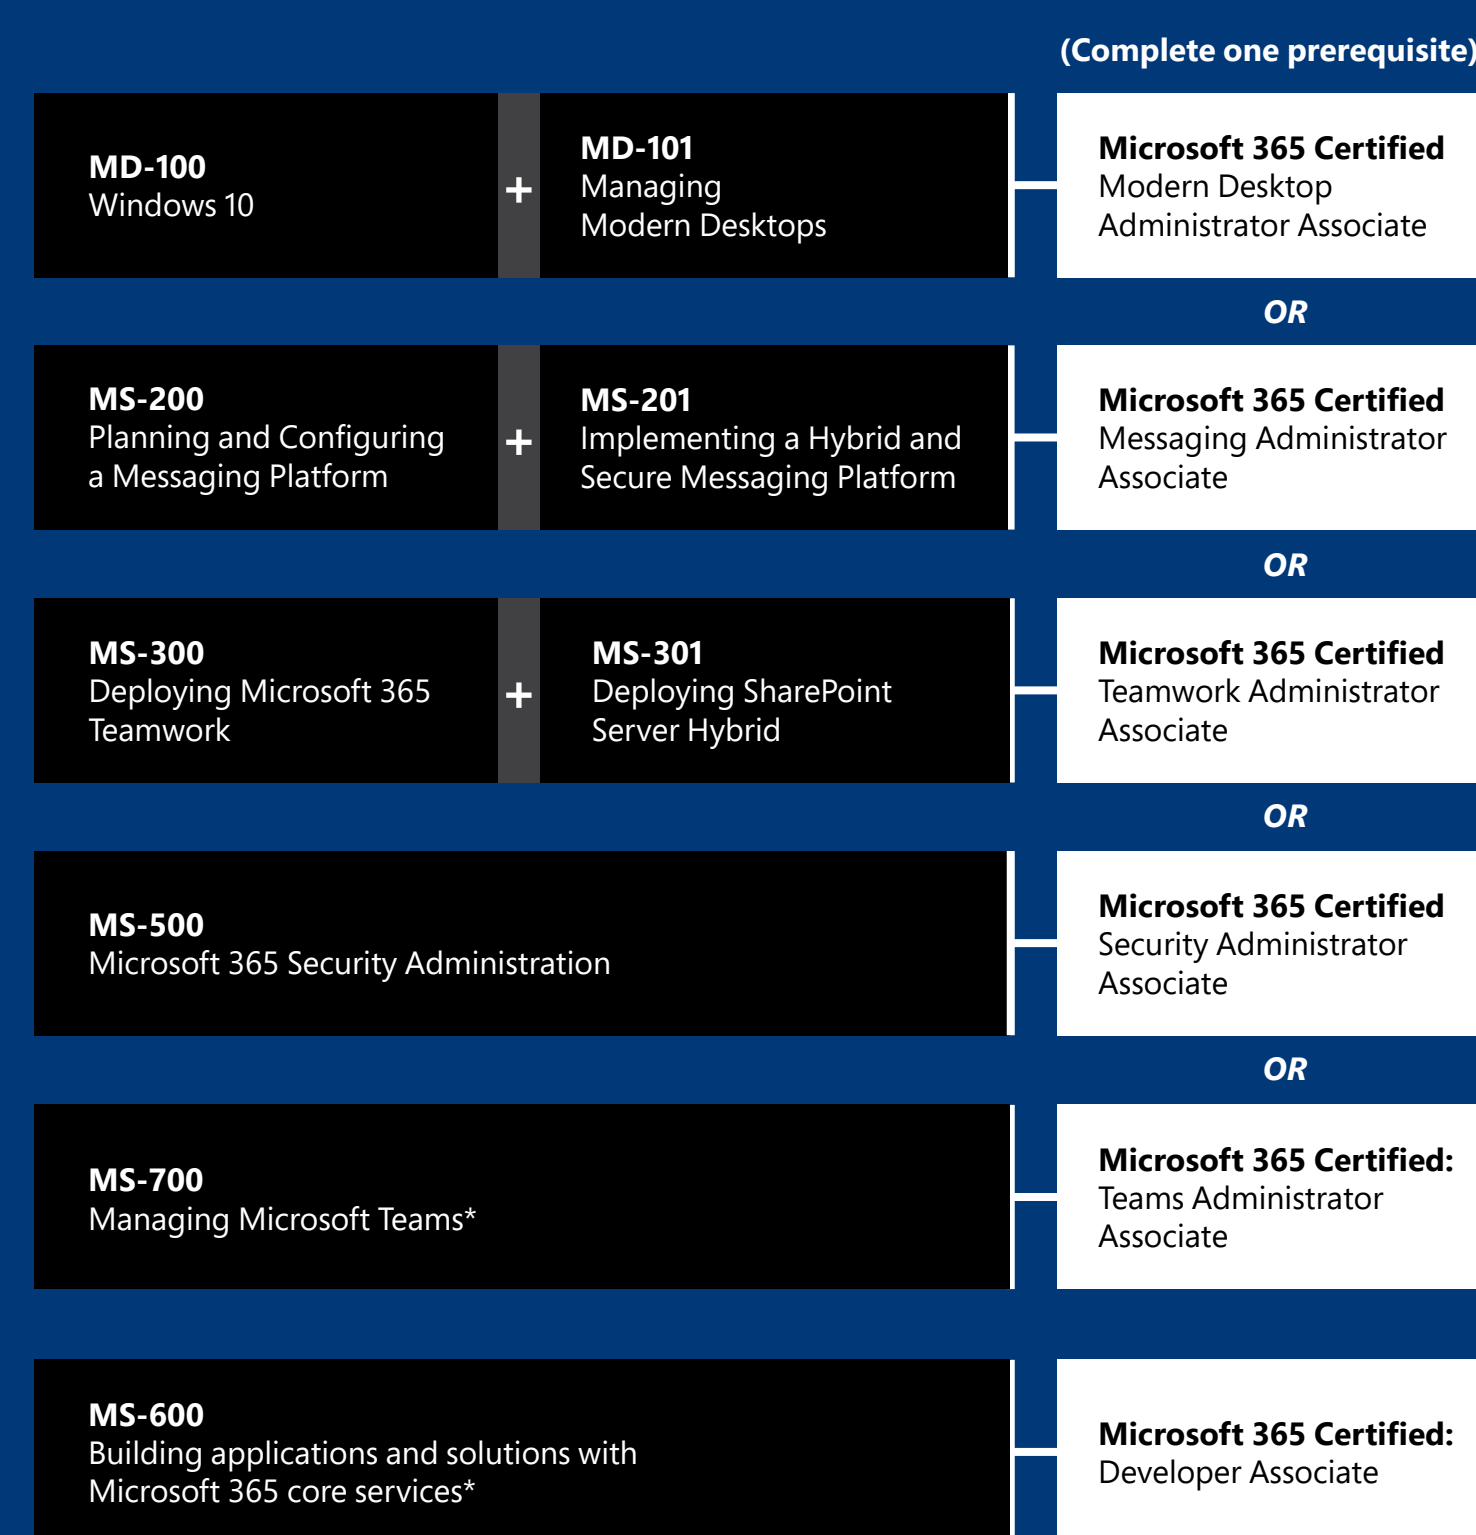

Microsoft Certifications

Microsoft Certifications are the industry's premier credentials for professional technologies.

Certification types:

- **Fundamentals** validates foundational understanding of Microsoft technologies and is optional for getting started
- **Role-based** validates technical skills required to perform industry job-roles on Microsoft platforms and technologies
- **Specialty** validates deep technical skills and ability managing industry solutions, including 3rd party solutions, on or with Microsoft platforms

Learn more at Microsoft.com/Certifications

Apps and Infrastructure

Data and AI

Modern Workplace

Business Applications

Fundamentals

(Associate)