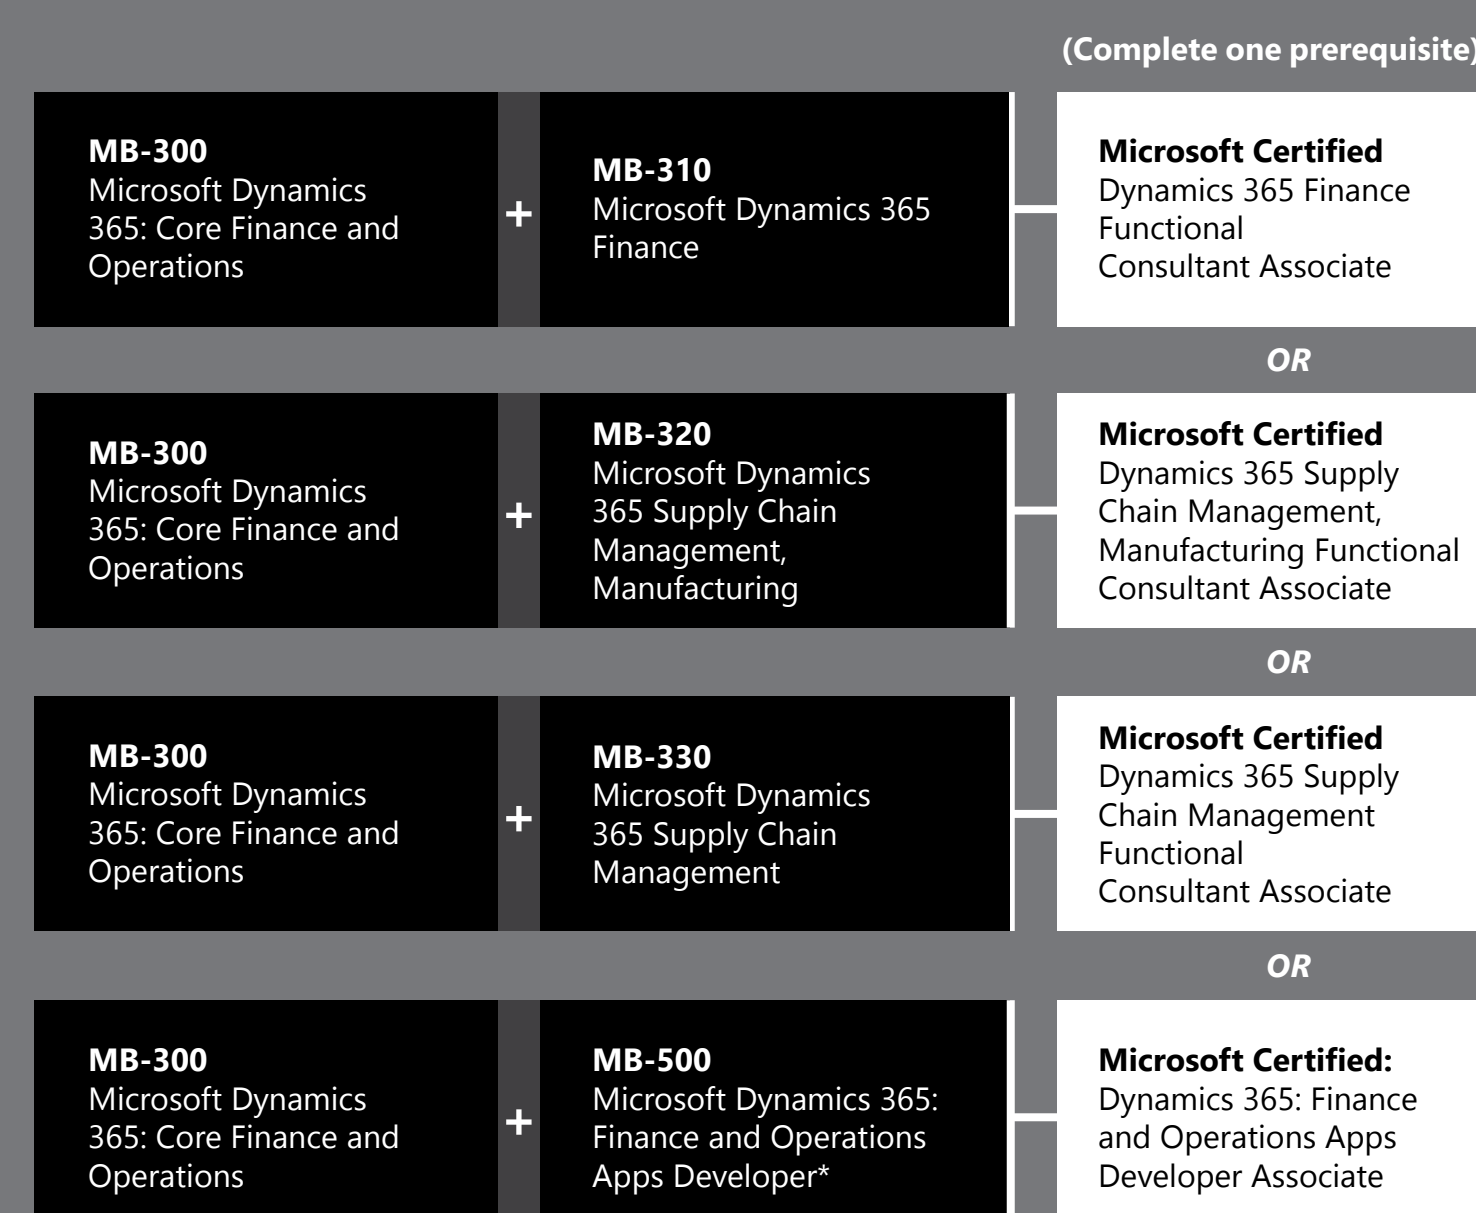

Microsoft Certifications

Microsoft Certifications are the industry's premier credentials for professional technologies.

Certification types:

- **Fundamentals** validates foundational understanding of Microsoft technologies and is optional for getting started
- **Role-based** validates technical skills required to perform industry job-roles on Microsoft platforms and technologies
- **Specialty** validates deep technical skills and ability managing industry solutions, including 3rd party solutions, on or with Microsoft platforms

Learn more at Microsoft.com/Certifications

Apps and Infrastructure

Data and AI

Modern Workplace

Business Applications

Fundamentals

(Associate)